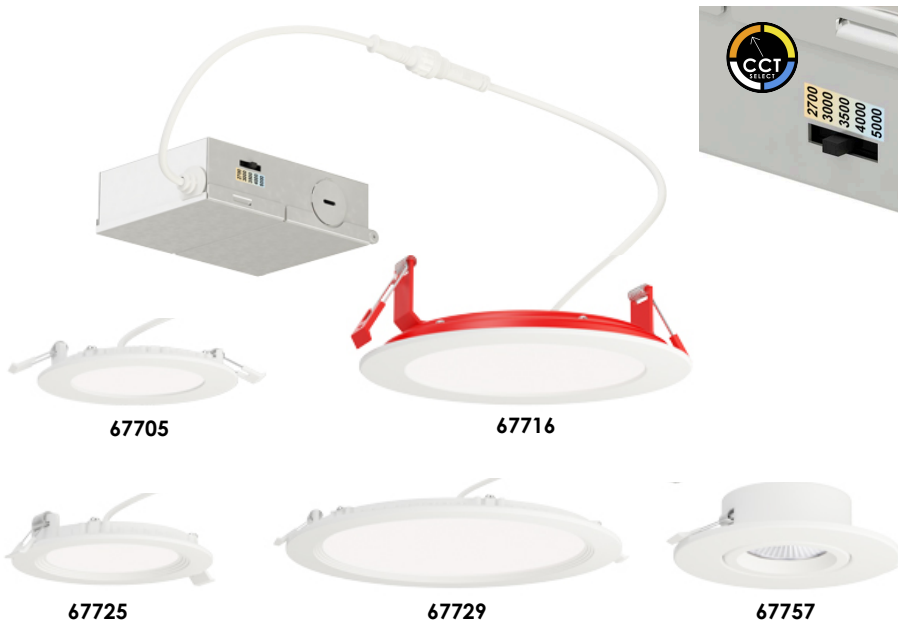

SLIM | SURFACE MOUNT LED

67705 / 67707 / 67725 / 67727 / 67729 / 67714 / 67716 /
67755 / 67757 / TRM67704 / TRM67706 / MSC6770AL

Job Name : _____
Job Type : _____
Quantity : _____
Comments : _____

ACCESSORIES

SLIM TRIM RING

7" TRM67706NAB/BK/SN

5" TRM67704BK/SN/NAB

MSC6770AL

Slim Mounting Bracket

FINISHES OPTION

White (WT)

GLASS

White WT

MATERIAL

Steel, Aluminum

RATINGS

cETLus
Wet Location
CA Title 24

ADDITIONAL

INSTALL UP/DOWN: Up
RATED LIFE 50000 Hours
OPERATING TEMPERATURE:
-20°C (-4°F), 40°C (104°F)

MEASUREMENTS

LAMPING

BULB TYPE
10W DC Integrated LED
12W DC Integrated LED
10W DC Integrated LED
12W DC Integrated LED
18W DC Integrated LED
9W DC Integrated LED
15W DC Integrated LED
7W DC Integrated LED
9W DC Integrated LED