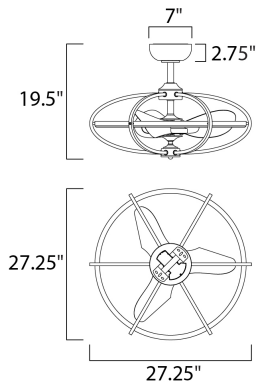

PRODUCT DESCRIPTION

FINISHES OPTION

 Satin Nickel (SN)

MATERIAL

Steel, Glass

ADDITIONAL

SLOPE: 30
 RATED LIFE 35000 Hours
 OPERATING TEMPERATURE:
 -20°C (-4°F), 40°C (104°F)

MEASUREMENTS

DIMENSION : 27.25" L x 27.25" W x 19.5" H
 MAX OAH : 19.5" OAH
 CANOPY : 7" W x 2.75" H x 7" L
 HANGING WEIGHT : 15.89516 lb
 WIRE LENGTH : 8"

LAMPING

INPUT VOLTAGE : 120V
 LUMENS : 3,200 Rated (1,990 Del.)
 BULB : 1 x 30W LED PCB Integrated , 30W Total
 BULB INCLUDED : (Integrated)
 DIMMABLE : Yes
 CRI : 80+ CRI
 COLOR_TEMP : 3000K
 LIGHTING_DIRECTION : Down