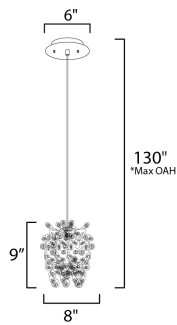

\*max overall height

**MEASUREMENTS**

DIMENSION : 8" W x 9" H  
 MAX OAH : 130" OAH  
 CANOPY : 4.75" W x 1.25" H x 4.75" L  
 HANGING WEIGHT : 2.75 lb

**LAMPING**

INPUT VOLTAGE : 120V  
 LUMENS : 500 Rated  
 BULB : 1 x 2W LED G9 , 2W Total  
 BULB INCLUDED : (Included)  
 DIMMABLE : Yes  
 COLOR\_TEMP : 3000K