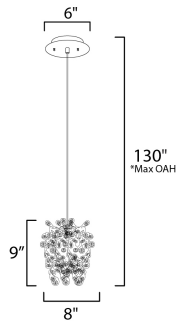

\*max overall height

**MEASUREMENTS**

DIMENSION : 8" W x 9" H  
 MAX OAH : 130" OAH  
 CANOPY : 4.75" W x 1.25" H x 4.75" L  
 HANGING WEIGHT : 2.75 lb

**LAMPING**

INPUT VOLTAGE : 120V  
 LUMENS : 500 Rated  
 BULB : 1 x 2W LED G9 , 2W Total  
 BULB INCLUDED : (Included)  
 DIMMABLE : Yes  
 COLOR\_TEMP : 3000K