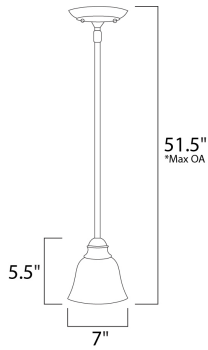

PRODUCT DESCRIPTION

This decorative classic in Oil Rubbed Bronze finish is both dramatic and subtle, with or without shades.

*max overall height

MEASUREMENTS

DIMENSION : 7" L x 7" W x 5.5" H
 MAX OAH : 51.5" OAH
 HANGING WEIGHT : 2.9 lb

LAMPING

INPUT VOLTAGE : 120V
 BULB : 1 x 60W Incandescent E26 Medium , 60W Total
 BULB INCLUDED : (Not Included)
 DIMMABLE : Yes

FINISHES OPTION

 Oil Rubbed Bronze (OI)

GLASS

Frosted Ivory FI

MATERIAL

Glass, Steel