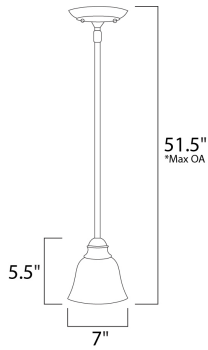

**PRODUCT DESCRIPTION**

This decorative classic in Oil Rubbed Bronze finish is both dramatic and subtle, with or without shades.

**MEASUREMENTS**

DIMENSION : 7" L x 7" W x 5.5" H  
 MAX OAH : 51.5" OAH  
 HANGING WEIGHT : 2.9 lb