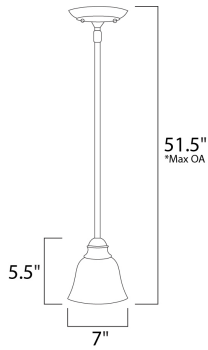

PRODUCT DESCRIPTION

This decorative classic in Oil Rubbed Bronze finish is both dramatic and subtle, with or without shades.

MEASUREMENTS

DIMENSION : 7" L x 7" W x 5.5" H
 MAX OAH : 51.5" OAH
 HANGING WEIGHT : 2.9 lb

LAMPING

INPUT VOLTAGE : 120V
 BULB : 1 x 60W Incandescent E26 Medium , 60W Total
 BULB INCLUDED : (Not Included)
 DIMMABLE : Yes

FINISHES OPTION

 Oil Rubbed Bronze (OI)

GLASS

Frosted Ivory FI

MATERIAL

Glass, Steel