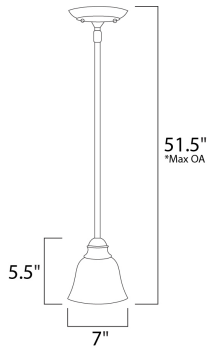

PRODUCT DESCRIPTION

This decorative classic in Oil Rubbed Bronze finish is both dramatic and subtle, with or without shades.

*max overall height

MEASUREMENTS

- DIMENSION : 7" L x 7" W x 5.5" H
- MAX OAH : 51.5" OAH
- HANGING WEIGHT : 2.9 lb

LAMPING

- INPUT VOLTAGE : 120V
- BULB : 1 x 60W Incandescent E26 Medium , 60W Total
- BULB INCLUDED : (Not Included)
- DIMMABLE : Yes

FINISHES OPTION

- Oil Rubbed Bronze (OI)

GLASS

Frosted Ivory Fl

MATERIAL