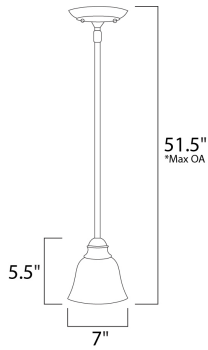

**PRODUCT DESCRIPTION**

This decorative classic in Oil Rubbed Bronze finish is both dramatic and subtle, with or without shades.

\*max overall height

**MEASUREMENTS**

- DIMENSION : 7" L x 7" W x 5.5" H
- MAX OAH : 51.5" OAH
- HANGING WEIGHT : 2.9 lb