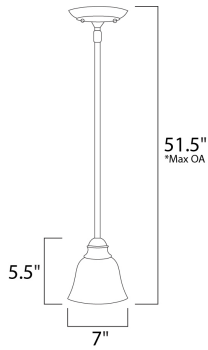

PRODUCT DESCRIPTION

This decorative classic in Oil Rubbed Bronze finish is both dramatic and subtle, with or without shades.

*max overall height

MEASUREMENTS

- DIMENSION : 7" L x 7" W x 5.5" H
- MAX OAH : 51.5" OAH
- HANGING WEIGHT : 2.9 lb

LAMPING

- INPUT VOLTAGE : 120V
- BULB : 1 x 60W Incandescent E26 Medium , 60W Total
- BULB INCLUDED : (Not Included)
- DIMMABLE : Yes

FINISHES OPTION

- Oil Rubbed Bronze (OI)

GLASS

Frosted Ivory Fl

MATERIAL