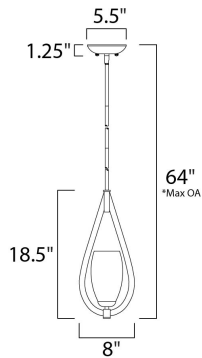

PRODUCT DESCRIPTION

Heavy arms sweep up from the bottom of a large teardrop center column to support the tall Satin White Glass shades of the Elan collection. The choice of elegant finishes includes Textured Ebony or Polished Chrome.

*max overall height

MEASUREMENTS

- DIMENSION : 8" W x 18.5" H
- MAX OAH : 64" OAH
- CANOPY : 5.5" W x 1.25" H x 5.5" L
- HANGING WEIGHT : 2.42 lb

LAMPING

- INPUT VOLTAGE : 120V
- BULB : 1 x 60W Incandescent E26 Medium , 60W Total
- BULB INCLUDED : (Not Included)
- DIMMABLE : Yes