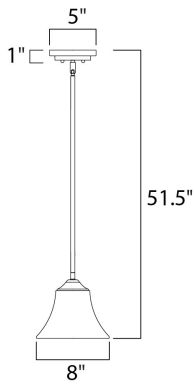

**MEASUREMENTS**

DIMENSION : 8" L x 8" W x 10.25" H  
 MAX OAH : 51.5" OAH  
 HANGING WEIGHT : 4.3 lb

**LAMPING**

INPUT VOLTAGE : 120V  
 BULB : 1 x 60W Incandescent E26 Medium , 60W Total  
 BULB INCLUDED : (Not Included)  
 DIMMABLE : Yes