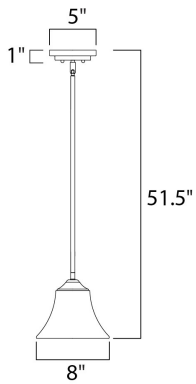

MEASUREMENTS

DIMENSION : 8" L x 8" W x 10.25" H
 MAX OAH : 51.5" OAH
 HANGING WEIGHT : 4.3 lb

LAMPING

INPUT VOLTAGE : 120V
 BULB : 1 x 60W Incandescent E26 Medium , 60W Total
 BULB INCLUDED : (Not Included)
 DIMMABLE : Yes