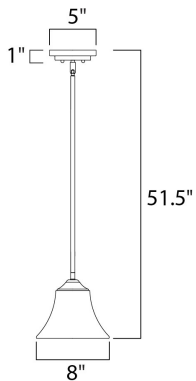

MEASUREMENTS

DIMENSION : 8" L x 8" W x 10.25" H
 MAX OAH : 51.5" OAH
 HANGING WEIGHT : 4.3 lb

LAMPING

INPUT VOLTAGE : 120V
 BULB : 1 x 60W Incandescent E26 Medium , 60W Total
 BULB INCLUDED : (Not Included)
 DIMMABLE : Yes