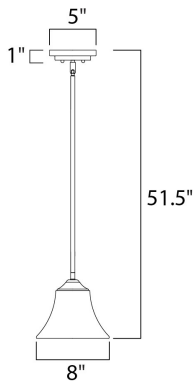

MEASUREMENTS

DIMENSION : 8" L x 8" W x 10.25" H
 MAX OAH : 51.5" OAH
 HANGING WEIGHT : 4.3 lb

LAMPING

INPUT VOLTAGE : 120V
 BULB : 1 x 60W Incandescent E26 Medium , 60W Total
 BULB INCLUDED : (Not Included)
 DIMMABLE : Yes