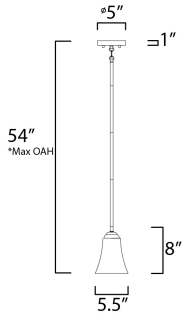

PRODUCT DESCRIPTION

Gently waving arms of Satin Nickel or Oil Rubbed Bronze support tall-profile Frosted glass shades creating a scale normally not found in this category of lighting. The bath vanity may be installed up or down and also includes a Polished Chrome finish.

*max overall height

MEASUREMENTS

- DIMENSION : 5.5" L x 5.5" W x 8" H
- MAX OAH : 54" OAH
- CANOPY : 5" W x 1" H x 5" L
- HANGING WEIGHT : 1.85 lb

LAMPING

- INPUT VOLTAGE : 120V
- BULB : 1 x 60W Incandescent E26 Medium , 60W Total
- BULB INCLUDED : (Not Included)
- DIMMABLE : Y