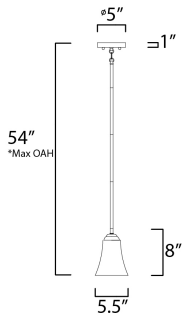

PRODUCT DESCRIPTION

Gently waving arms of Satin Nickel or Oil Rubbed Bronze support tall-profile Frosted glass shades creating a scale normally not found in this category of lighting. The bath vanity may be installed up or down and also includes a Polished Chrome finish.

*max overall height

MEASUREMENTS

- DIMENSION : 5.5" L x 5.5" W x 8" H
- MAX OAH : 54" OAH
- CANOPY : 5" W x 1" H x 5" L
- HANGING WEIGHT : 1.85 lb

LAMPING

- INPUT VOLTAGE : 120V
- BULB : 1 x 60W Incandescent E26 Medium , 60W Total
- BULB INCLUDED : (Not Included)
- DIMMABLE : Y