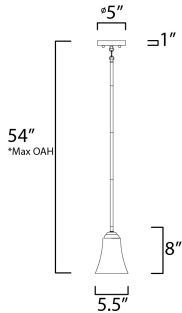

PRODUCT DESCRIPTION

Gently waving arms of Satin Nickel or Oil Rubbed Bronze support tall-profile Frosted glass shades creating a scale normally not found in this category of lighting. The bath vanity may be installed up or down and also includes a Polished Chrome finish.

*max overall height

MEASUREMENTS

- DIMENSION : 5.5" L x 5.5" W x 8" H
- MAX OAH : 54" OAH
- CANOPY : 5" W x 1" H x 5" L
- HANGING WEIGHT : 1.85 lb

LAMPING

- INPUT VOLTAGE : 120V
- BULB : 1 x 60W Incandescent E26 Medium , 60W Total
- BULB INCLUDED : (Not Included)
- DIMMABLE : Y