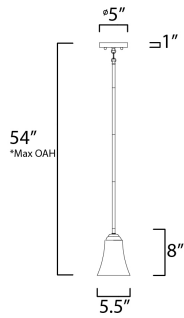

**PRODUCT DESCRIPTION**

Gently waving arms of Satin Nickel or Oil Rubbed Bronze support tall-profile Frosted glass shades creating a scale normally not found in this category of lighting. The bath vanity may be installed up or down and also includes a Polished Chrome finish.

\*max overall height

**MEASUREMENTS**

- DIMENSION : 5.5" L x 5.5" W x 8" H
- MAX OAH : 54" OAH
- CANOPY : 5" W x 1" H x 5" L
- HANGING WEIGHT : 1.85 lb

**LAMPING**

- INPUT VOLTAGE : 120V
- BULB : 1 x 60W Incandescent E26 Medium , 60W Total
- BULB INCLUDED : (Not Included)
- DIMMABLE : Y