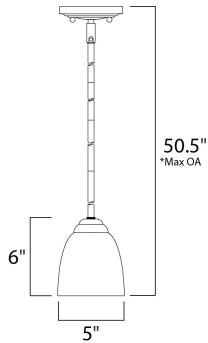

*max overall height

MEASUREMENTS

DIMENSION : 5" L x 5" W x 6" H
 MAX OAH : 50.5" OAH
 HANGING WEIGHT : 2.49 lb

LAMPING

INPUT VOLTAGE : 120V
 BULB : 1 x 60W Incandescent E26 Medium , 60W Total
 BULB INCLUDED : (Not Included)
 DIMMABLE : Yes