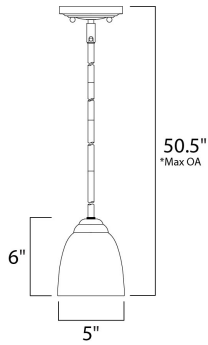

*max overall height

MEASUREMENTS

DIMENSION : 5" L x 5" W x 6" H
 MAX OAH : 50.5" OAH
 HANGING WEIGHT : 2.49 lb

LAMPING

INPUT VOLTAGE : 120V
 BULB : 1 x 60W Incandescent E26 Medium , 60W Total
 BULB INCLUDED : (Not Included)
 DIMMABLE : Yes