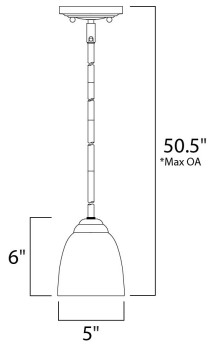

\*max overall height

**MEASUREMENTS**

DIMENSION : 5" L x 5" W x 6" H  
 MAX OAH : 50.5" OAH  
 HANGING WEIGHT : 2.49 lb

**LAMPING**

INPUT VOLTAGE : 120V  
 BULB : 1 x 60W Incandescent E26 Medium , 60W Total  
 BULB INCLUDED : (Not Included)  
 DIMMABLE : Yes