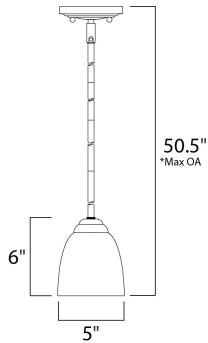

\*max overall height

**MEASUREMENTS**

DIMENSION : 5" L x 5" W x 6" H  
 MAX OAH : 50.5" OAH  
 HANGING WEIGHT : 2.49 lb

**LAMPING**

INPUT VOLTAGE : 120V  
 BULB : 1 x 60W Incandescent E26 Medium , 60W Total  
 BULB INCLUDED : (Not Included)  
 DIMMABLE : Yes