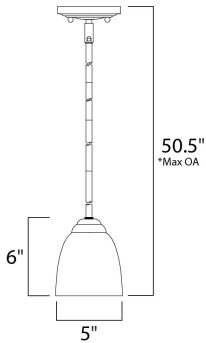

*max overall height

MEASUREMENTS

DIMENSION : 5" L x 5" W x 6" H
 MAX OAH : 50.5" OAH
 HANGING WEIGHT : 2.49 lb

LAMPING

INPUT VOLTAGE : 120V
 BULB : 1 x 60W Incandescent E26 Medium , 60W Total
 BULB INCLUDED : (Not Included)
 DIMMABLE : Yes