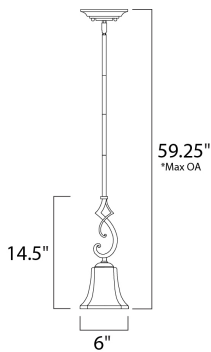

*max overall height

MEASUREMENTS

DIMENSION : 6" L x 6" W x 14.5" H
 MAX OAH : 59.25" OAH
 HANGING WEIGHT : 3.52 lb

LAMPING

INPUT VOLTAGE : 120V
 BULB : 1 x 60W Incandescent E26 Medium , 60W Total
 BULB INCLUDED : (Not Included)
 DIMMABLE : Yes