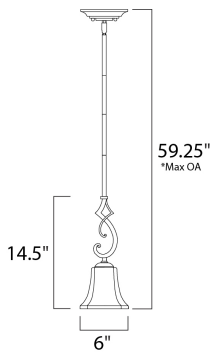

\*max overall height

**MEASUREMENTS**

DIMENSION : 6" L x 6" W x 14.5" H  
 MAX OAH : 59.25" OAH  
 HANGING WEIGHT : 3.52 lb

**LAMPING**

INPUT VOLTAGE : 120V  
 BULB : 1 x 60W Incandescent E26 Medium , 60W Total  
 BULB INCLUDED : (Not Included)  
 DIMMABLE : Yes