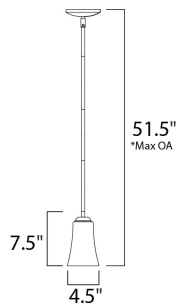

\*max overall height

**MEASUREMENTS**

DIMENSION : 4.5" L x 4.5" W x 7.5" H  
 MAX OAH : 51.5" OAH  
 HANGING WEIGHT : 2.16 lb

**LAMPING**

INPUT VOLTAGE : 120V  
 BULB : 1 x 60W Incandescent E26 Medium , 60W Total  
 BULB INCLUDED : (Not Included)  
 DIMMABLE : Yes