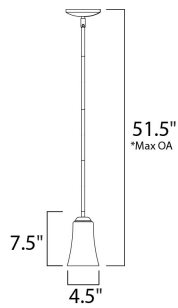

\*max overall height

**MEASUREMENTS**

DIMENSION : 4.5" L x 4.5" W x 7.5" H  
 MAX OAH : 51.5" OAH  
 HANGING WEIGHT : 2.16 lb

**LAMPING**

INPUT VOLTAGE : 120V  
 BULB : 1 x 60W Incandescent E26 Medium , 60W Total  
 BULB INCLUDED : (Not Included)  
 DIMMABLE : Yes