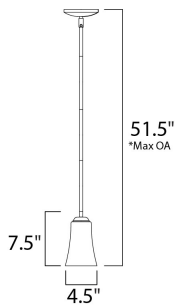

\*max overall height

**MEASUREMENTS**

DIMENSION : 4.5" L x 4.5" W x 7.5" H  
 MAX OAH : 51.5" OAH  
 HANGING WEIGHT : 2.16 lb

**LAMPING**

INPUT VOLTAGE : 120V  
 BULB : 1 x 60W Incandescent E26 Medium , 60W Total  
 BULB INCLUDED : (Not Included)  
 DIMMABLE : Yes