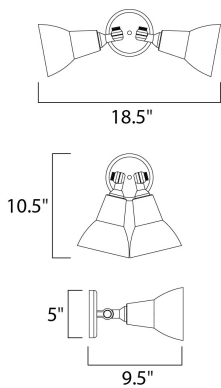

MEASUREMENTS

DIMENSION : 18.5" W x 10.5" H x 9.5" Ext
 BACK PLATE : 5" W x 5" H x 3" HCO
 HANGING WEIGHT : 2.1 lb

LAMPING

INPUT VOLTAGE : 120V
 BULB : 2 x 75W Incandescent E26 Medium , 150W Total
 BULB INCLUDED : (Not Included)
 DIMMABLE : Yes