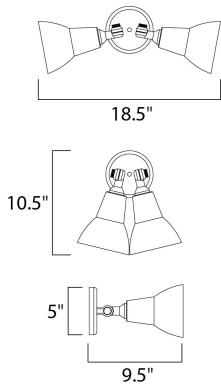

MEASUREMENTS

DIMENSION : 18.5" W x 10.5" H x 9.5" Ext
 BACK PLATE : 5" W x 5" H x 3" HCO
 HANGING WEIGHT : 2.1 lb

LAMPING

INPUT VOLTAGE : 120V
 BULB : 2 x 75W Incandescent E26 Medium , 150W Total
 BULB INCLUDED : (Not Included)
 DIMMABLE : Yes