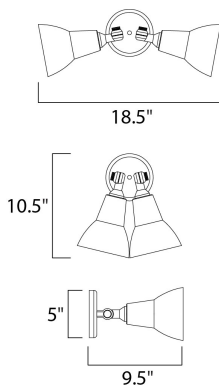

**MEASUREMENTS**

DIMENSION : 18.5" W x 10.5" H x 9.5" Ext
 BACK PLATE : 5" W x 5" H x 3" HCO
 HANGING WEIGHT : 2.1 lb

LAMPING

INPUT VOLTAGE : 120V
 BULB : 2 x 75W Incandescent E26 Medium , 150W Total
 BULB INCLUDED : (Not Included)
 DIMMABLE : Yes