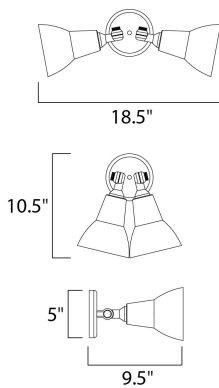

MEASUREMENTS

DIMENSION : 18.5" W x 10.5" H x 9.5" Ext
 BACK PLATE : 5" W x 5" H x 3" HCO
 HANGING WEIGHT : 2.1 lb

LAMPING

INPUT VOLTAGE : 120V
 BULB : 2 x 75W Incandescent E26 Medium , 150W Total
 BULB INCLUDED : (Not Included)
 DIMMABLE : Yes