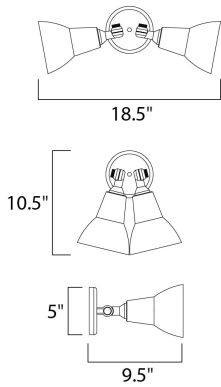

MEASUREMENTS

DIMENSION : 18.5" W x 10.5" H x 9.5" Ext
 BACK PLATE : 5" W x 5" H x 3" HCO
 HANGING WEIGHT : 2.1 lb

LAMPING

INPUT VOLTAGE : 120V
 BULB : 2 x 75W Incandescent E26 Medium , 150W Total
 BULB INCLUDED : (Not Included)
 DIMMABLE : Yes