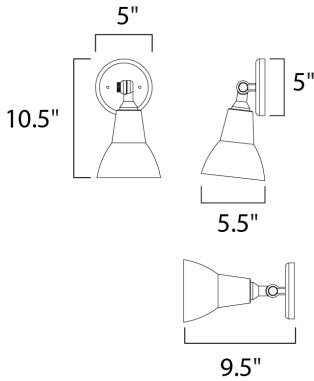

MEASUREMENTS

DIMENSION : 5.5" W x 10.5" H x 9.5" Ext
 BACK PLATE : 5" W x 5" H x 3" HCO
 HANGING WEIGHT : 1.2 lb

LAMPING

INPUT VOLTAGE : 120V
 BULB : 1 x 75W Incandescent E26 Medium , 75W Total
 BULB INCLUDED : (Not Included)
 DIMMABLE : Yes