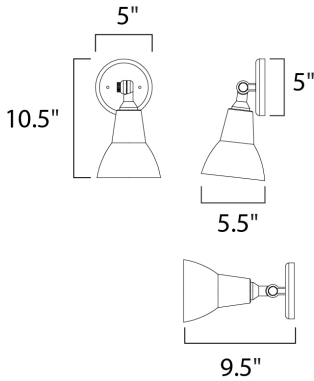

**MEASUREMENTS**

DIMENSION : 5.5" W x 10.5" H x 9.5" Ext  
 BACK PLATE : 5" W x 5" H x 3" HCO  
 HANGING WEIGHT : 1.2 lb

**LAMPING**

INPUT VOLTAGE : 120V  
 BULB : 1 x 75W Incandescent E26 Medium , 75W Total  
 BULB INCLUDED : (Not Included)  
 DIMMABLE : Yes