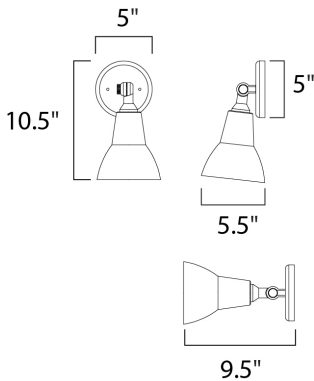

**MEASUREMENTS**

DIMENSION : 5.5" W x 10.5" H x 9.5" Ext
 BACK PLATE : 5" W x 5" H x 3" HCO
 HANGING WEIGHT : 1.2 lb

LAMPING

INPUT VOLTAGE : 120V
 BULB : 1 x 75W Incandescent E26 Medium , 75W Total
 BULB INCLUDED : (Not Included)
 DIMMABLE : Yes