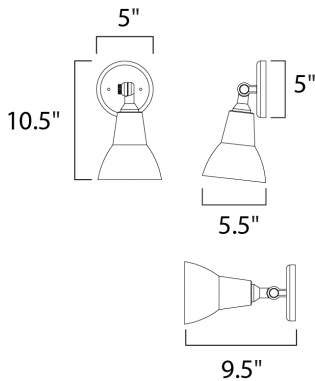

**MEASUREMENTS**

DIMENSION : 5.5" W x 10.5" H x 9.5" Ext
 BACK PLATE : 5" W x 5" H x 3" HCO
 HANGING WEIGHT : 1.2 lb

LAMPING

INPUT VOLTAGE : 120V
 BULB : 1 x 75W Incandescent E26 Medium , 75W Total
 BULB INCLUDED : (Not Included)
 DIMMABLE : Yes