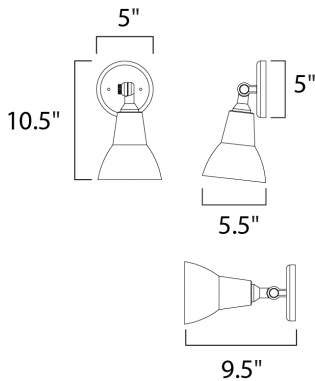

**MEASUREMENTS**

DIMENSION : 5.5" W x 10.5" H x 9.5" Ext  
 BACK PLATE : 5" W x 5" H x 3" HCO  
 HANGING WEIGHT : 1.2 lb

**LAMPING**

INPUT VOLTAGE : 120V  
 BULB : 1 x 75W Incandescent E26 Medium , 75W Total  
 BULB INCLUDED : (Not Included)  
 DIMMABLE : Yes