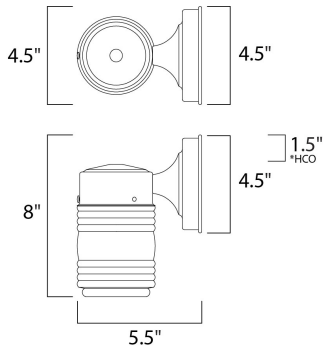

PRODUCT DESCRIPTION

Maxim Lighting's commitment to both the residential lighting and the home building industries will assure you a product line focused on your lighting needs. With Maxim Lighting you will find quality product that is well designed, well priced and readily available.

MEASUREMENTS

- DIMENSION : 4.5" W x 8" H x 5.5" Ext
- BACK PLATE : 4.5" W x 4.5" H x 1.5" HCO
- HANGING WEIGHT : 1.72 lb

LAMPING

- INPUT VOLTAGE : 120V
- BULB : 1 x 60W Incandescent E26 Medium , 60W Total
- BULB INCLUDED : (Not Included)
- DIMMABLE : Yes

FINISHES OPTION

- Black (BK)
- White (WT)

GLASS

Clear CL

MATERIAL

Steel + Glass

RATINGS

cETLus
Wet Location

ADDITIONAL

OPERATING TEMPERATURE:
-20°C (-4°F), 40°C (104°F)

Always consult a qualified electrician before installing any lighting product.