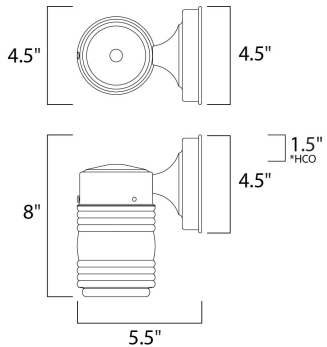

PRODUCT DESCRIPTION

Maxim Lighting's commitment to both the residential lighting and the home building industries will assure you a product line focused on your lighting needs. With Maxim Lighting you will find quality product that is well designed, well priced and readily available.

MEASUREMENTS

DIMENSION : 4.5" W x 8" H x 5.5" Ext
BACK PLATE : 4.5" W x 4.5" H x 1.5" HCO
HANGING WEIGHT : 1.72 lb

LAMPING

INPUT VOLTAGE : 120V
BULB : 1 x 60W Incandescent E26 Medium , 60W Total
BULB INCLUDED : (Not Included)
DIMMABLE : Yes

FINISHES OPTION

- Black (BK)
- White (WT)

GLASS

Clear CL

MATERIAL

Steel + Glass

RATINGS

cETLus
Wet Location

ADDITIONAL

OPERATING TEMPERATURE:
-20°C (-4°F), 40°C (104°F)

Always consult a qualified electrician before installing any lighting product.