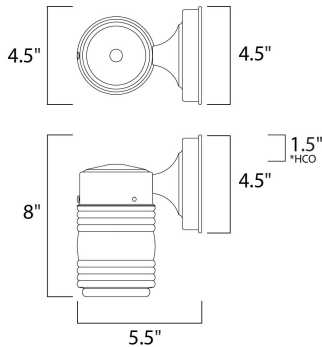

PRODUCT DESCRIPTION

Maxim Lighting's commitment to both the residential lighting and the home building industries will assure you a product line focused on your lighting needs. With Maxim Lighting you will find quality product that is well designed, well priced and readily available.

MEASUREMENTS

DIMENSION : 4.5" W x 8" H x 5.5" Ext
BACK PLATE : 4.5" W x 4.5" H x 1.5" HCO
HANGING WEIGHT : 1.72 lb

LAMPING

INPUT VOLTAGE : 120V
BULB : 1 x 60W Incandescent E26 Medium , 60W Total
BULB INCLUDED : (Not Included)
DIMMABLE : Yes

FINISHES OPTION

- Black (BK)
- White (WT)

GLASS

Clear CL

MATERIAL

Steel + Glass

RATINGS

cETLus
Wet Location

ADDITIONAL

OPERATING TEMPERATURE:
-20°C (-4°F), 40°C (104°F)

Always consult a qualified electrician before installing any lighting product.