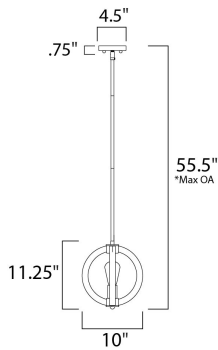

\*max overall height

**MEASUREMENTS**

- DIMENSION : 10" L x 10" W x 11.25" H
- MAX OAH : 55.5" OAH
- CANOPY : 4.5" W x 0.75" H x 4.5" L
- HANGING WEIGHT : 4 lb

**LAMPING**

- INPUT VOLTAGE : 120V
- BULB : 1 x 60W Incandescent E26 Medium , 60W Total
- BULB INCLUDED : (Included)
- DIMMABLE : Yes