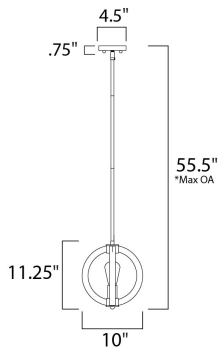

*max overall height

MEASUREMENTS

- DIMENSION : 10" L x 10" W x 11.25" H
- MAX OAH : 55.5" OAH
- CANOPY : 4.5" W x 0.75" H x 4.5" L
- HANGING WEIGHT : 3.41 lb

LAMPING

- INPUT VOLTAGE : 120V
- BULB : 1 x 60W Incandescent E26 Medium , 60W Total
- BULB INCLUDED : (Not Included)
- DIMMABLE : Yes