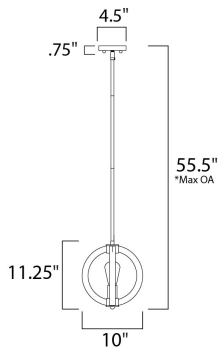

\*max overall height

**MEASUREMENTS**

- DIMENSION : 10" L x 10" W x 11.25" H
- MAX OAH : 55.5" OAH
- CANOPY : 4.5" W x 0.75" H x 4.5" L
- HANGING WEIGHT : 3.41 lb

**LAMPING**

- INPUT VOLTAGE : 120V
- BULB : 1 x 60W Incandescent E26 Medium , 60W Total
- BULB INCLUDED : (Not Included)
- DIMMABLE : Yes