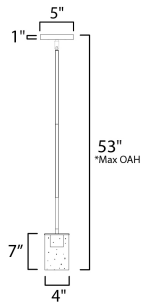

\*max overall height

**MEASUREMENTS**

- DIMENSION : 4" W x 7" H
- MAX OAH : 53" OAH
- CANOPY : 5" W x 1" H x 5" L
- HANGING WEIGHT : 1.8 lb

**LAMPING**

- INPUT VOLTAGE : 120V
- BULB : 1 x 60W Incandescent E26 Medium , 60W Total
- BULB INCLUDED : (Not Included)
- DIMMABLE :