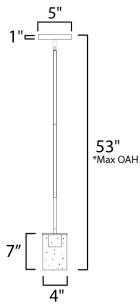

\*max overall height

**MEASUREMENTS**

- DIMENSION : 4" W x 7" H
- MAX OAH : 53" OAH
- CANOPY : 5" W x 1" H x 5" L
- HANGING WEIGHT : 1.8 lb

**LAMPING**

- INPUT VOLTAGE : 120V
- BULB : 1 x 60W Incandescent E26 Medium , 60W Total
- BULB INCLUDED : (Not Included)
- DIMMABLE :