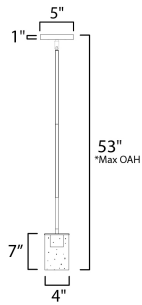

*max overall height

MEASUREMENTS

- DIMENSION : 4" W x 7" H
- MAX OAH : 53" OAH
- CANOPY : 5" W x 1" H x 5" L
- HANGING WEIGHT : 1.8 lb

LAMPING

- INPUT VOLTAGE : 120V
- BULB : 1 x 60W Incandescent E26 Medium , 60W Total
- BULB INCLUDED : (Not Included)
- DIMMABLE :