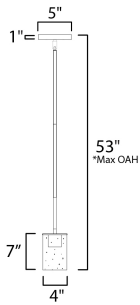

*max overall height

MEASUREMENTS

- DIMENSION : 4" W x 7" H
- MAX OAH : 53" OAH
- CANOPY : 5" W x 1" H x 5" L
- HANGING WEIGHT : 1.8 lb

LAMPING

- INPUT VOLTAGE : 120V
- BULB : 1 x 60W Incandescent E26 Medium , 60W Total
- BULB INCLUDED : (Not Included)
- DIMMABLE :