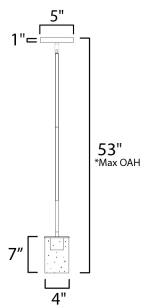

\*max overall height

**MEASUREMENTS**

- DIMENSION : 4" W x 7" H
- MAX OAH : 53" OAH
- CANOPY : 5" W x 1" H x 5" L
- HANGING WEIGHT : 1.8 lb

**LAMPING**

- INPUT VOLTAGE : 120V
- BULB : 1 x 60W Incandescent E26 Medium , 60W Total
- BULB INCLUDED : (Not Included)
- DIMMABLE :