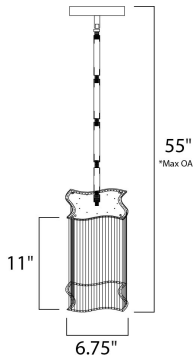

PRODUCT DESCRIPTION

Swizzle collection's gently curved frames of Polished Chrome support twisted Clear glass rods that shimmer in front of the natural light of the included xenon lamps. The interior of the fixture is draped with strands of clear beveled crystal that sparkle from below.

*max overall height

MEASUREMENTS

DIMENSION : 6.75" L x 6.75" W x 11" H
 MAX OAH : 55" OAH
 HANGING WEIGHT : 7.04 lb

LAMPING

INPUT VOLTAGE : 120V
 LUMENS : 720 Rated
 BULB : 3 x 40W Xenon G9 , 120W Total
 BULB INCLUDED : (Included)
 DIMMABLE : Yes
 COLOR_TEMP : 2900K