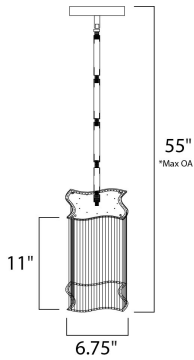

**PRODUCT DESCRIPTION**

Swizzle collection's gently curved frames of Polished Chrome support twisted Clear glass rods that shimmer in front of the natural light of the included xenon lamps. The interior of the fixture is draped with strands of clear beveled crystal that sparkle from below.

\*max overall height

**MEASUREMENTS**

DIMENSION : 6.75" L x 6.75" W x 11" H  
 MAX OAH : 55" OAH  
 HANGING WEIGHT : 7.04 lb

**LAMPING**

INPUT VOLTAGE : 120V  
 LUMENS : 720 Rated  
 BULB : 3 x 40W Xenon G9 , 120W Total  
 BULB INCLUDED : (Included)  
 DIMMABLE : Yes  
 COLOR\_TEMP : 2900K