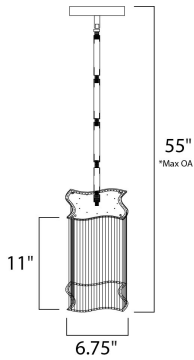

PRODUCT DESCRIPTION

Swizzle collection's gently curved frames of Polished Chrome support twisted Clear glass rods that shimmer in front of the natural light of the included xenon lamps. The interior of the fixture is draped with strands of clear beveled crystal that sparkle from below.

MEASUREMENTS

DIMENSION : 6.75" L x 6.75" W x 11" H
 MAX OAH : 55" OAH
 HANGING WEIGHT : 7.04 lb

LAMPING

INPUT VOLTAGE : 120V
 LUMENS : 720 Rated
 BULB : 3 x 40W Xenon G9 , 120W Total
 BULB INCLUDED : (Included)
 DIMMABLE : Yes
 COLOR_TEMP : 2900K