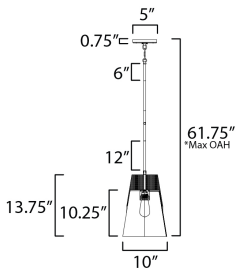

PRODUCT DESCRIPTION

Capped by wood finished in Walnut, this series of bath vanity sconces feature conical Clear Glass shades. Contrasting Matte Black frames of squared tubing add clean geometry to the design. Use decorative lamps in the shades to complete the look.

*max overall height

MEASUREMENTS

- DIMENSION : 10" L x 10" W x 13.75" H
- MAX OAH : 61.75" OAH
- CANOPY : 5" W x 0.75" H x 5" L
- HANGING WEIGHT : 8.14 lb

LAMPING

- INPUT VOLTAGE : 120V
- BULB : 1 x 60W Incandescent E26 Medium , 60W Total
- BULB INCLUDED : (Not Included)
- DIMMABLE : Y