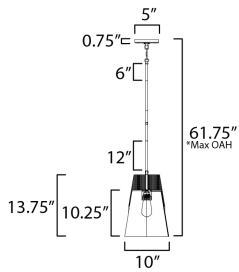

**PRODUCT DESCRIPTION**

Capped by wood finished in Walnut, this series of bath vanity sconces feature conical Clear Glass shades. Contrasting Matte Black frames of squared tubing add clean geometry to the design. Use decorative lamps in the shades to complete the look.

\*max overall height

**MEASUREMENTS**

- DIMENSION : 10" L x 10" W x 13.75" H
- MAX OAH : 61.75" OAH
- CANOPY : 5" W x 0.75" H x 5" L
- HANGING WEIGHT : 8.14 lb

**LAMPING**

- INPUT VOLTAGE : 120V
- BULB : 1 x 60W Incandescent E26 Medium , 60W Total
- BULB INCLUDED : (Not Included)
- DIMMABLE : Y