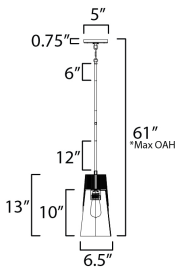

**PRODUCT DESCRIPTION**

Capped by wood finished in Walnut, this series of bath vanity sconces feature conical Clear Glass shades. Contrasting Matte Black frames of squared tubing add clean geometry to the design. Use decorative lamps in the shades to complete the look.

\*max overall height

**MEASUREMENTS**

- DIMENSION : 6.5" L x 6.5" W x 13" H
- MAX OAH : 61" OAH
- CANOPY : 5" W x 0.75" H x 5" L
- HANGING WEIGHT : 4.84 lb

**LAMPING**

- INPUT VOLTAGE : 120V
- BULB : 1 x 60W Incandescent E26 Medium , 60W Total
- BULB INCLUDED : (Not Included)
- DIMMABLE : Y