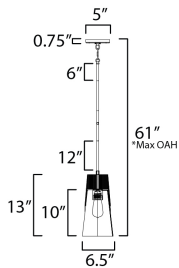

**PRODUCT DESCRIPTION**

Capped by wood finished in Walnut, this series of bath vanity sconces feature conical Clear Glass shades. Contrasting Matte Black frames of squared tubing add clean geometry to the design. Use decorative lamps in the shades to complete the look.

\*max overall height

**MEASUREMENTS**

- DIMENSION : 6.5" L x 6.5" W x 13" H
- MAX OAH : 61" OAH
- CANOPY : 5" W x 0.75" H x 5" L
- HANGING WEIGHT : 4.84 lb

**LAMPING**

- INPUT VOLTAGE : 120V
- BULB : 1 x 60W Incandescent E26 Medium , 60W Total
- BULB INCLUDED : (Not Included)
- DIMMABLE : Y