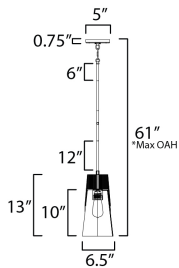

PRODUCT DESCRIPTION

Capped by wood finished in Walnut, this series of bath vanity sconces feature conical Clear Glass shades. Contrasting Matte Black frames of squared tubing add clean geometry to the design. Use decorative lamps in the shades to complete the look.

*max overall height

MEASUREMENTS

- DIMENSION : 6.5" L x 6.5" W x 13" H
- MAX OAH : 61" OAH
- CANOPY : 5" W x 0.75" H x 5" L
- HANGING WEIGHT : 4.84 lb

LAMPING

- INPUT VOLTAGE : 120V
- BULB : 1 x 60W Incandescent E26 Medium , 60W Total
- BULB INCLUDED : (Not Included)
- DIMMABLE : Y