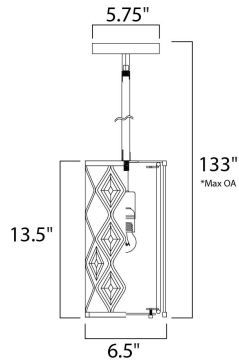

\*max overall height

**MEASUREMENTS**

- DIMENSION : 6.5" W x 13.5" H
- MAX OAH : 133" OAH
- CANOPY : 5" W x 1" H x 5" L
- HANGING WEIGHT : 6.6 lb

**LAMPING**

- INPUT VOLTAGE : 120V
- BULB : 1 x 60W Incandescent E26 Medium , 60W Total
- BULB INCLUDED : (Not Included)
- DIMMABLE : Yes