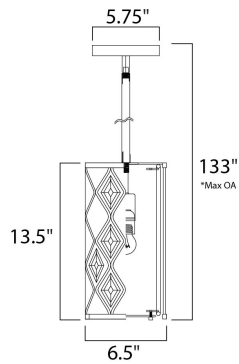

MEASUREMENTS

- DIMENSION : 6.5" W x 13.5" H
- MAX OAH : 133" OAH
- CANOPY : 5" W x 1" H x 5" L
- HANGING WEIGHT : 6.6 lb

LAMPING

- INPUT VOLTAGE : 120V
- BULB : 1 x 60W Incandescent E26 Medium , 60W Total
- BULB INCLUDED : (Not Included)
- DIMMABLE : Yes