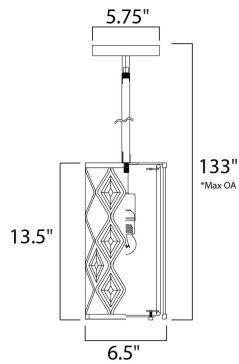

\*max overall height

**MEASUREMENTS**

- DIMENSION : 6.5" W x 13.5" H
- MAX OAH : 133" OAH
- CANOPY : 5" W x 1" H x 5" L
- HANGING WEIGHT : 6.6 lb

**LAMPING**

- INPUT VOLTAGE : 120V
- BULB : 1 x 60W Incandescent E26 Medium , 60W Total
- BULB INCLUDED : (Not Included)
- DIMMABLE : Yes