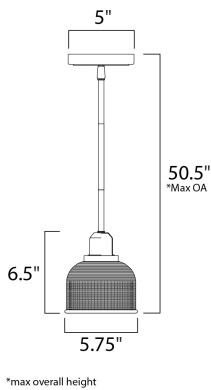

MEASUREMENTS

- DIMENSION : 5.75" L x 5.75" W x 6.5" H
- MAX OAH : 50.5" OAH
- CANOPY : 5" W x 0.75" H x 5" L
- HANGING WEIGHT : 3.74 lb
- WIRE LENGTH : 120"

LAMPING

- INPUT VOLTAGE : 120V
- BULB : 1 x 60W Incandescent E26 Medium , 60W Total
- BULB INCLUDED : (Not Included)
- DIMMABLE : Yes