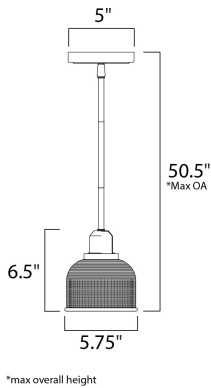

MEASUREMENTS

- DIMENSION : 5.75" L x 5.75" W x 6.5" H
- MAX OAH : 50.5" OAH
- CANOPY : 5" W x 0.75" H x 5" L
- HANGING WEIGHT : 3.74 lb
- WIRE LENGTH : 120"

LAMPING

- INPUT VOLTAGE : 120V
- BULB : 1 x 60W Incandescent E26 Medium , 60W Total
- BULB INCLUDED : (Not Included)
- DIMMABLE : Yes