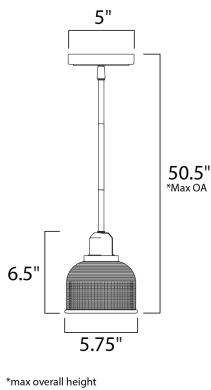

**MEASUREMENTS**

- DIMENSION : 5.75" L x 5.75" W x 6.5" H
- MAX OAH : 50.5" OAH
- CANOPY : 5" W x 0.75" H x 5" L
- HANGING WEIGHT : 3.74 lb
- WIRE LENGTH : 120"

**LAMPING**

- INPUT VOLTAGE : 120V
- BULB : 1 x 60W Incandescent E26 Medium , 60W Total
- BULB INCLUDED : (Not Included)
- DIMMABLE : Yes