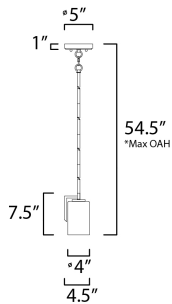

*max overall height

MEASUREMENTS

- DIMENSION : 4.5" L x 4.5" W x 7.5" H
- MAX OAH : 54.5" OAH
- CANOPY : 5" W x 1" H x 5" L
- HANGING WEIGHT : 2.05 lb

LAMPING

- INPUT VOLTAGE : 120V
- BULB : 1 x 60W Incandescent E26 Medium , 60W Total
- BULB INCLUDED : (Not Included)
- DIMMABLE : Triac or ELV