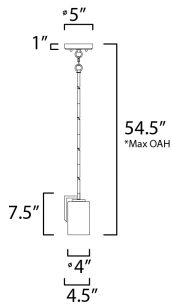

\*max overall height

**MEASUREMENTS**

- DIMENSION : 4.5" L x 4.5" W x 7.5" H
- MAX OAH : 54.5" OAH
- CANOPY : 5" W x 1" H x 5" L
- HANGING WEIGHT : 2.05 lb

**LAMPING**

- INPUT VOLTAGE : 120V
- BULB : 1 x 60W Incandescent E26 Medium , 60W Total
- BULB INCLUDED : (Not Included)
- DIMMABLE : Triac or ELV