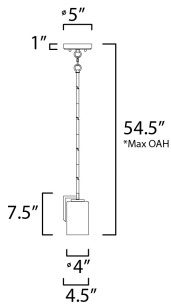

*max overall height

MEASUREMENTS

- DIMENSION : 4.5" L x 4.5" W x 7.5" H
- MAX OAH : 54.5" OAH
- CANOPY : 5" W x 1" H x 5" L
- HANGING WEIGHT : 2.05 lb

LAMPING

- INPUT VOLTAGE : 120V
- BULB : 1 x 60W Incandescent E26 Medium , 60W Total
- BULB INCLUDED : (Not Included)
- DIMMABLE : Y