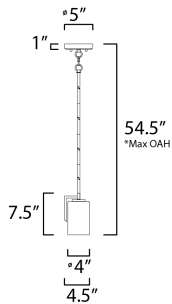

*max overall height

MEASUREMENTS

- DIMENSION : 4.5" L x 4.5" W x 7.5" H
- MAX OAH : 54.5" OAH
- CANOPY : 5" W x 1" H x 5" L
- HANGING WEIGHT : 2.05 lb

LAMPING

- INPUT VOLTAGE : 120V
- BULB : 1 x 60W Incandescent E26 Medium , 60W Total
- BULB INCLUDED : (Not Included)
- DIMMABLE : Y