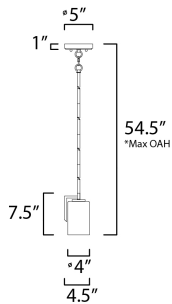

\*max overall height

**MEASUREMENTS**

- DIMENSION : 4.5" L x 4.5" W x 7.5" H
- MAX OAH : 54.5" OAH
- CANOPY : 5" W x 1" H x 5" L
- HANGING WEIGHT : 2.05 lb

**LAMPING**

- INPUT VOLTAGE : 120V
- BULB : 1 x 60W Incandescent E26 Medium , 60W Total
- BULB INCLUDED : (Not Included)
- DIMMABLE : Y