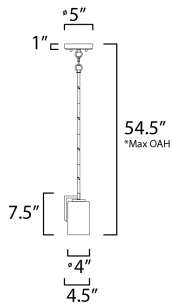

*max overall height

MEASUREMENTS

DIMENSION : 4.5" L x 4.5" W x 7.5" H
 MAX OAH : 54.5" OAH
 CANOPY : 5" W x 1" H x 5" L
 HANGING WEIGHT : 2.05 lb

LAMPING

INPUT VOLTAGE : 120V
 BULB : 1 x 60W Incandescent E26 Medium , 60W Total
 BULB INCLUDED : (Not Included)
 DIMMABLE : Y