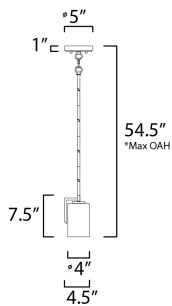

*max overall height

MEASUREMENTS

- DIMENSION : 4.5" L x 4.5" W x 7.5" H
- MAX OAH : 54.5" OAH
- CANOPY : 5" W x 1" H x 5" L
- HANGING WEIGHT : 2.05 lb

LAMPING

- INPUT VOLTAGE : 120V
- BULB : 1 x 60W Incandescent E26 Medium , 60W Total
- BULB INCLUDED : (Not Included)
- DIMMABLE : Triac or ELV