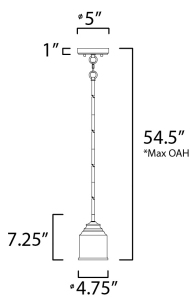

PRODUCT DESCRIPTION

A modest frame of steel tubing gently bends to support a cluster of Clear Seedy bell-shaped glass. Similarly the bobeches and other metal accents echo that traditional bell shape creating an instant classic. An easy choice with transitional appeal, choose from a variety of complimentary finishes including matte Black, Heritage Brass or Satin Nickel.

*max overall height

MEASUREMENTS

DIMENSION : 4.75" L x 4.75" W x 7.25" H
 MAX OAH : 54.5" OAH
 CANOPY : 5" W x 1" H x 5" L
 HANGING WEIGHT : 1.05 lb

LAMPING

INPUT VOLTAGE : 120V
 BULB : 1 x 60W Incandescent E26 Medium , 60W Total
 BULB INCLUDED : (Not Included)
 DIMMABLE :