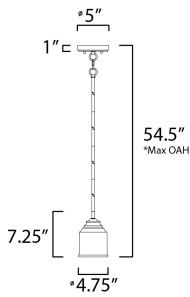

PRODUCT DESCRIPTION

A modest frame of steel tubing gently bends to support a cluster of Clear Seedy bell-shaped glass. Similarly the bobeches and other metal accents echo that traditional bell shape creating an instant classic. An easy choice with transitional appeal, choose from a variety of complimentary finishes including matte Black, Heritage Brass or Satin Nickel.

*max overall height

MEASUREMENTS

DIMENSION : 4.75" L x 4.75" W x 7.25" H
 MAX OAH : 54.5" OAH
 CANOPY : 5" W x 1" H x 5" L
 HANGING WEIGHT : 2.43 lb

LAMPING

INPUT VOLTAGE : 120V
 BULB : 1 x 60W Incandescent E26 Medium , 60W Total
 BULB INCLUDED : (Not Included)
 DIMMABLE : Y