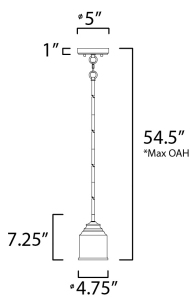

PRODUCT DESCRIPTION

A modest frame of steel tubing gently bends to support a cluster of Clear Seedy bell-shaped glass. Similarly the bobeches and other metal accents echo that traditional bell shape creating an instant classic. An easy choice with transitional appeal, choose from a variety of complimentary finishes including matte Black, Heritage Brass or Satin Nickel.

*max overall height

MEASUREMENTS

DIMENSION : 4.75" L x 4.75" W x 7.25" H
 MAX OAH : 54.5" OAH
 CANOPY : 5" W x 1" H x 5" L
 HANGING WEIGHT : 2.43 lb

LAMPING

INPUT VOLTAGE : 120V
 BULB : 1 x 60W Incandescent E26 Medium , 60W Total
 BULB INCLUDED : (Not Included)
 DIMMABLE : Y