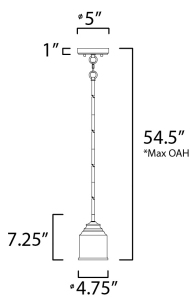

**PRODUCT DESCRIPTION**

A modest frame of steel tubing gently bends to support a cluster of Clear Seedy bell-shaped glass. Similarly the bobeches and other metal accents echo that traditional bell shape creating an instant classic. An easy choice with transitional appeal, choose from a variety of complimentary finishes including matte Black, Heritage Brass or Satin Nickel.

\*max overall height

**MEASUREMENTS**

- DIMENSION : 4.75" L x 4.75" W x 7.25" H
- MAX OAH : 54.5" OAH
- CANOPY : 5" W x 1" H x 5" L
- HANGING WEIGHT : 1.05 lb

**LAMPING**

- INPUT VOLTAGE : 120V
- BULB : 1 x 60W Incandescent E26 Medium , 60W Total
- BULB INCLUDED : (Not Included)
- DIMMABLE :