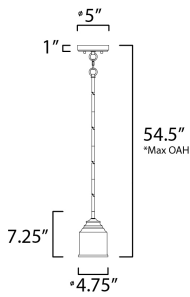

PRODUCT DESCRIPTION

A modest frame of steel tubing gently bends to support a cluster of Clear Seedy bell-shaped glass. Similarly the bobeches and other metal accents echo that traditional bell shape creating an instant classic. An easy choice with transitional appeal, choose from a variety of complimentary finishes including matte Black, Heritage Brass or Satin Nickel.

*max overall height

MEASUREMENTS

DIMENSION : 4.75" L x 4.75" W x 7.25" H
 MAX OAH : 54.5" OAH
 CANOPY : 5" W x 1" H x 5" L
 HANGING WEIGHT : 1.05 lb

LAMPING

INPUT VOLTAGE : 120V
 BULB : 1 x 60W Incandescent E26 Medium , 60W Total
 BULB INCLUDED : (Not Included)
 DIMMABLE :