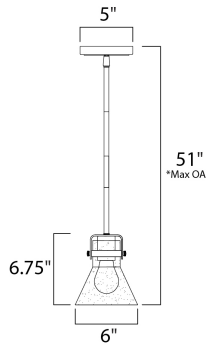

\*max overall height

**MEASUREMENTS**

- DIMENSION : 6" L x 6" W x 6.75" H
- MAX OAH : 51" OAH
- HANGING WEIGHT : 3.5 lb
- WIRE LENGTH : 120"

**LAMPING**

- INPUT VOLTAGE : 120V
- BULB : 1 x 6W LED E26 Medium , 6W Total
- BULB INCLUDED : (Included)
- DIMMABLE : Yes
- COLOR\_TEMP : 2200K