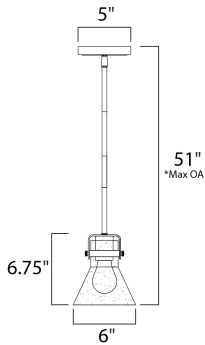

*max overall height

MEASUREMENTS

DIMENSION : 6" L x 6" W x 6.75" H
 MAX OAH : 51" OAH
 HANGING WEIGHT : 3.5 lb
 WIRE LENGTH : 120"

LAMPING

INPUT VOLTAGE : 120V
 BULB : 1 x 6W LED E26 Medium , 6W Total
 BULB INCLUDED : (Included)
 DIMMABLE : Yes
 COLOR_TEMP : 2200K