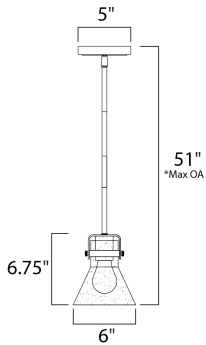

\*max overall height

**MEASUREMENTS**

DIMENSION : 6" L x 6" W x 6.75" H  
 MAX OAH : 51" OAH  
 HANGING WEIGHT : 3.5 lb  
 WIRE LENGTH : 120"

**LAMPING**

INPUT VOLTAGE : 120V  
 BULB : 1 x 6W LED E26 Medium , 6W Total  
 BULB INCLUDED : (Included)  
 DIMMABLE : Yes  
 COLOR\_TEMP : 2200K