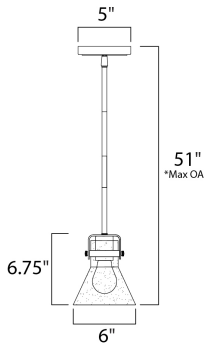

*max overall height

MEASUREMENTS

DIMENSION : 6" L x 6" W x 6.75" H
 MAX OAH : 51" OAH
 HANGING WEIGHT : 3.5 lb
 WIRE LENGTH : 120"

LAMPING

INPUT VOLTAGE : 120V
 BULB : 1 x 6W LED E26 Medium , 6W Total
 BULB INCLUDED : (Included)
 DIMMABLE : Yes
 COLOR_TEMP : 2200K