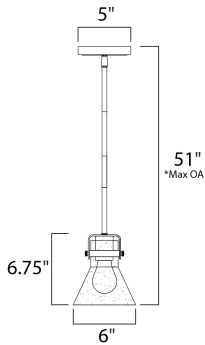

\*max overall height

**MEASUREMENTS**

DIMENSION : 6" L x 6" W x 6.75" H  
 MAX OAH : 51" OAH  
 HANGING WEIGHT : 3.5 lb  
 WIRE LENGTH : 120"

**LAMPING**

INPUT VOLTAGE : 120V  
 BULB : 1 x 6W LED E26 Medium , 6W Total  
 BULB INCLUDED : (Included)  
 DIMMABLE : Yes  
 COLOR\_TEMP : 2200K