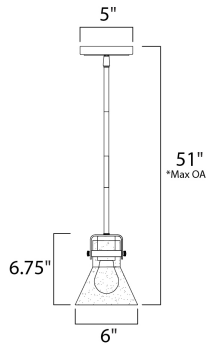

*max overall height

MEASUREMENTS

- DIMENSION : 6" L x 6" W x 6.75" H
- MAX OAH : 51" OAH
- CANOPY : 5" W x 0.75" H x 5" L
- HANGING WEIGHT : 2.86 lb
- WIRE LENGTH : 120"

LAMPING

- INPUT VOLTAGE : 120V
- BULB : 1 x 60W Incandescent E26 Medium , 60W Total
- BULB INCLUDED : (Not Included)
- DIMMABLE : Yes