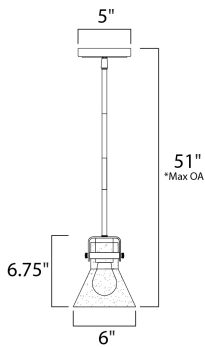

*max overall height

MEASUREMENTS

- DIMENSION : 6" L x 6" W x 6.75" H
- MAX OAH : 51" OAH
- CANOPY : 5" W x 0.75" H x 5" L
- HANGING WEIGHT : 2.86 lb
- WIRE LENGTH : 120"

LAMPING

- INPUT VOLTAGE : 120V
- BULB : 1 x 60W Incandescent E26 Medium , 60W Total
- BULB INCLUDED : (Not Included)
- DIMMABLE : Yes