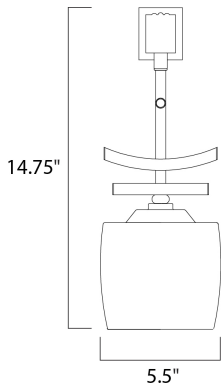

MEASUREMENTS

DIMENSION : 5.5" L x 5.5" W x 14.75" H
 MAX OAH : 55" OAH
 HANGING WEIGHT : 3.75 lb

LAMPING

INPUT VOLTAGE : 120V
 BULB : 1 x 60W Incandescent E26 Medium , 60W Total
 BULB INCLUDED : (Not Included)
 DIMMABLE : Yes