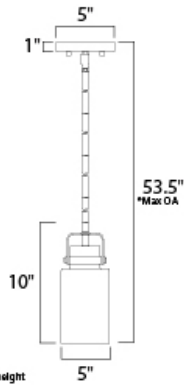

**MEASUREMENTS**

- DIMENSION : 5" L x 5" W x 10" H
- MAX OAH : 53.5" OAH
- CANOPY : 5" W x 1" H
- HANGING WEIGHT : 1.98 lb

**LAMPING**

- INPUT VOLTAGE : 120V
- BULB : 1 x 60W Incandescent E26 Medium , 60W Total
- BULB INCLUDED : (Not Included)
- DIMMABLE : Yes