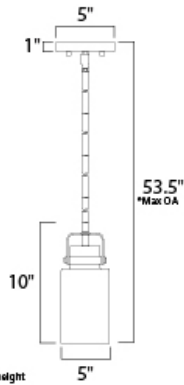

ADDITIONAL

ADJUSTABLE
SLOPE: 120
OPERATING TEMPERATURE:
-20°C (-4°F), 40°C (104°F)

MEASUREMENTS

DIMENSION : 5" L x 5" W x 10" H
MAX OAH : 53.5" OAH
CANOPY : 5" W x 1" H
HANGING WEIGHT : 1.98 lb

LAMPING

INPUT VOLTAGE : 120V
BULB : 1 x 60W Incandescent E26 Medium , 60W Total
BULB INCLUDED : (Not Included)
DIMMABLE : Yes