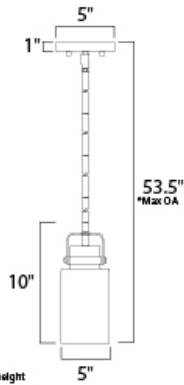

ADDITIONAL

ADJUSTABLE
SLOPE: 120
OPERATING TEMPERATURE:
-20°C (-4°F), 40°C (104°F)

MEASUREMENTS

DIMENSION : 5" L x 5" W x 10" H
 MAX OAH : 53.5" OAH
 CANOPY : 5" W x 1" H
 HANGING WEIGHT : 1.98 lb

LAMPING