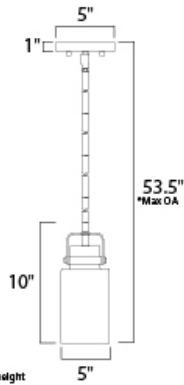

**ADDITIONAL**

ADJUSTABLE  
SLOPE: 120  
OPERATING TEMPERATURE:  
-20°C (-4°F), 40°C (104°F)

**MEASUREMENTS**

DIMENSION : 5" L x 5" W x 10" H  
MAX OAH : 53.5" OAH  
CANOPY : 5" W x 1" H  
HANGING WEIGHT : 1.98 lb