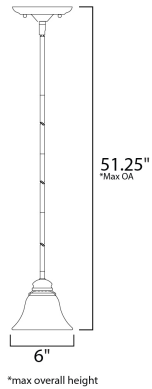

**MEASUREMENTS**

DIMENSION : 6" L x 6" W x 5.25" H  
 MAX OAH : 51.25" OAH  
 HANGING WEIGHT : 2.43 lb

**LAMPING**

INPUT VOLTAGE : 120V  
 BULB : 1 x 60W Incandescent E26 Medium , 60W Total  
 BULB INCLUDED : (Not Included)  
 DIMMABLE : Yes