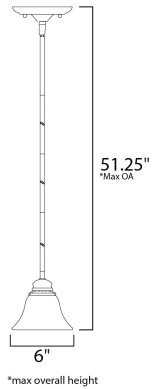

MEASUREMENTS

DIMENSION : 6" L x 6" W x 5.25" H
 MAX OAH : 51.25" OAH
 HANGING WEIGHT : 2.43 lb

LAMPING

INPUT VOLTAGE : 120V
 BULB : 1 x 60W Incandescent E26 Medium , 60W Total
 BULB INCLUDED : (Not Included)
 DIMMABLE : Yes