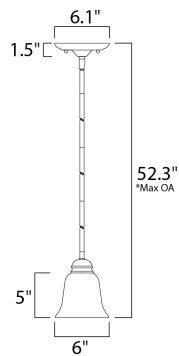

PRODUCT DESCRIPTION

Contemporary collection with sweeping arms and clean lines. Offered in Ice glass and Satin Nickel finish or Wilshire glass and Oil Rubbed Bronze finish.

*max overall height

MEASUREMENTS

DIMENSION : 6.5" L x 6.5" W x 5.5" H
 MAX OAH : 52.5" OAH
 HANGING WEIGHT : 2.4 lb

LAMPING

INPUT VOLTAGE : 120V
 BULB : 1 x 60W Incandescent E26 Medium , 60W Total
 BULB INCLUDED : (Not Included)
 DIMMABLE : Yes