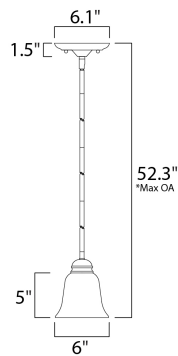

PRODUCT DESCRIPTION

Contemporary collection with sweeping arms and clean lines. Offered in Ice glass and Satin Nickel finish or Wilshire glass and Oil Rubbed Bronze finish.

*max overall height

MEASUREMENTS

DIMENSION : 6.5" L x 6.5" W x 5.5" H
 MAX OAH : 52.5" OAH
 HANGING WEIGHT : 2.4 lb

LAMPING

INPUT VOLTAGE : 120V
 BULB : 1 x 60W Incandescent E26 Medium , 60W Total
 BULB INCLUDED : (Not Included)
 DIMMABLE : Yes