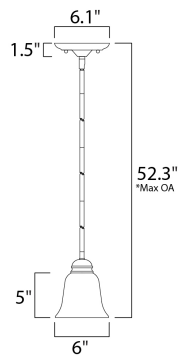

**PRODUCT DESCRIPTION**

Contemporary collection with sweeping arms and clean lines. Offered in Ice glass and Satin Nickel finish or Wilshire glass and Oil Rubbed Bronze finish.

\*max overall height

**MEASUREMENTS**

DIMENSION : 6.5" L x 6.5" W x 5.5" H  
 MAX OAH : 52.5" OAH  
 HANGING WEIGHT : 2.4 lb

**LAMPING**

INPUT VOLTAGE : 120V  
 BULB : 1 x 60W Incandescent E26 Medium , 60W Total  
 BULB INCLUDED : (Not Included)  
 DIMMABLE : Yes