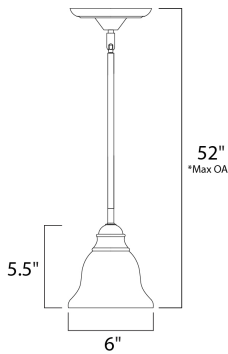

PRODUCT DESCRIPTION

A beautiful transitional collection with long flowing arms. Cool Ice glass perfectly compliments the rich Black finish.

FINISHES OPTION

 Black (BK)

GLASS

Ice IC

MATERIAL

Steel, Glass

RATINGS

cETLus
Dry Location

ADDITIONAL

ADJUSTABLE
SLOPE: 120
OPERATING TEMPERATURE:
-20°C (-4°F), 40°C (104°F)

*max overall height

MEASUREMENTS

DIMENSION : 6" L x 6" W x 5.5" H
MAX OAH : 52" OAH
HANGING WEIGHT : 2.97 lb