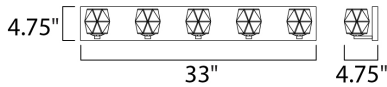

**MEASUREMENTS**

DIMENSION : 33" W x 4.75" H x 4.75" Ext  
 BACK PLATE : 33" W x 4.75" H x 2.25" HCO  
 HANGING WEIGHT : 11.88 lb

**LAMPING**

INPUT VOLTAGE : 120V  
 LUMENS : 2,000 Rated (1,400 Del.)  
 BULB : 5 x 4W LED G9 , 20W Total  
 BULB INCLUDED : (Included)  
 DIMMABLE : Yes  
 CRI : 80+ CRI  
 COLOR\_TEMP : 3000K