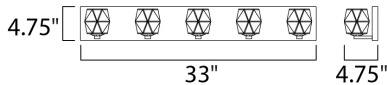

**MEASUREMENTS**

DIMENSION : 33" W x 4.75" H x 4.75" Ext  
 BACK PLATE : 33" W x 4.75" H x 2.25" HCO  
 HANGING WEIGHT : 11.88 lb

**LAMPING**

INPUT VOLTAGE : 120V  
 LUMENS : 2,000 Rated (1,400 Del.)  
 BULB : 5 x 4W LED G9 , 20W Total  
 BULB INCLUDED : (Included)  
 DIMMABLE : Yes  
 CRI : 80+ CRI  
 COLOR\_TEMP : 3000K