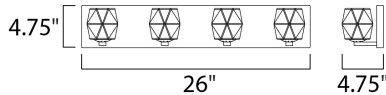

MEASUREMENTS

DIMENSION : 26" W x 4.75" H x 4.75" Ext
 BACK PLATE : 26" W x 4.75" H x 2.25" HCO
 HANGING WEIGHT : 8.82 lb

LAMPING

INPUT VOLTAGE : 120V
 LUMENS : 1,600 Rated (1,120 Del.)
 BULB : 4 x 4W LED G9 , 16W Total
 BULB INCLUDED : (Included)
 DIMMABLE : Yes
 CRI : 80+ CRI
 COLOR_TEMP : 3000K