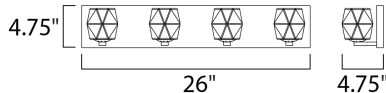

MEASUREMENTS

DIMENSION : 26" W x 4.75" H x 4.75" Ext
 BACK PLATE : 26" W x 4.75" H x 2.25" HCO
 HANGING WEIGHT : 8.82 lb

LAMPING

INPUT VOLTAGE : 120V
 LUMENS : 1,600 Rated (1,120 Del.)
 BULB : 4 x 4W LED G9 , 16W Total
 BULB INCLUDED : (Included)
 DIMMABLE : Yes
 CRI : 80+ CRI
 COLOR_TEMP : 3000K