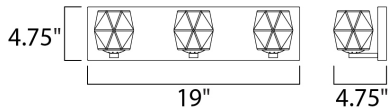

MEASUREMENTS

DIMENSION : 19" W x 4.75" H x 4.75" Ext
 BACK PLATE : 19" W x 4.75" H x 2.25" HCO
 HANGING WEIGHT : 6.38 lb

LAMPING

INPUT VOLTAGE : 120V
 LUMENS : 1,200 Rated (840 Del.)
 BULB : 3 x 4W LED G9 , 12W Total
 BULB INCLUDED : (Included)
 DIMMABLE : Yes
 CRI : 80+ CRI
 COLOR_TEMP : 3000K