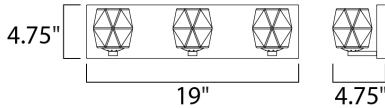

PRODUCT DESCRIPTION

Faceted heavy glass of Clear Ice has a 3 dimensional illusion as well as a shimmering appearance when illuminated by high powered LED lamps included. Polished Chrome frames complete this sharp contemporary look in bath vanity lighting.

MEASUREMENTS

DIMENSION : 19" W x 4.75" H x 4.75" Ext
 BACK PLATE : 19" W x 4.75" H x 2.25" HCO
 HANGING WEIGHT : 6.38 lb

LAMPING

INPUT VOLTAGE : 120V
 LUMENS : 1,200 Rated (840 Del.)
 BULB : 3 x 4W LED G9 , 12W Total
 BULB INCLUDED : (Included)
 DIMMABLE : Yes
 CRI : 80+ CRI
 COLOR_TEMP : 3000K