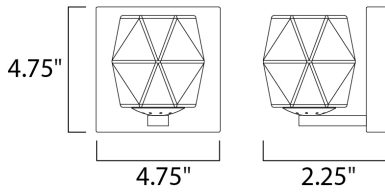

PRODUCT DESCRIPTION

Faceted heavy glass of Clear Ice has a 3 dimensional illusion as well as a shimmering appearance when illuminated by high powered LED lamps included. Polished Chrome frames complete this sharp contemporary look in bath vanity lighting.

MEASUREMENTS

DIMENSION : 4.75" W x 4.75" H x 4.75" Ext
 MAX OAH : 4.75" W x 4.75" H
 HANGING WEIGHT : 2.2 lb

LAMPING

INPUT VOLTAGE : 120V
 LUMENS : 400 Rated (280 Del.)
 BULB : 1 x 4W LED G9 , 4W Total
 BULB INCLUDED : (Included)
 DIMMABLE : Yes
 CRI : 80+ CRI
 COLOR_TEMP : 3000K