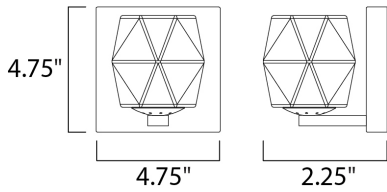

PRODUCT DESCRIPTION

Faceted heavy glass of Clear Ice has a 3 dimensional illusion as well as a shimmering appearance when illuminated by high powered LED lamps included. Polished Chrome frames complete this sharp contemporary look in bath vanity lighting.

MEASUREMENTS

DIMENSION : 4.75" W x 4.75" H x 4.75" Ext
 MAX OAH : 4.75" W x 4.75" H
 HANGING WEIGHT : 2.2 lb

LAMPING

INPUT VOLTAGE : 120V
 LUMENS : 400 Rated (280 Del.)
 BULB : 1 x 4W LED G9 , 4W Total
 BULB INCLUDED : (Included)
 DIMMABLE : Yes
 CRI : 80+ CRI
 COLOR_TEMP : 3000K