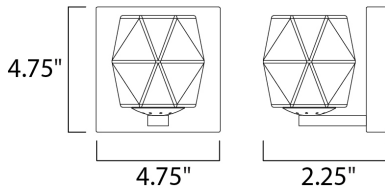

PRODUCT DESCRIPTION

Faceted heavy glass of Clear Ice has a 3 dimensional illusion as well as a shimmering appearance when illuminated by high powered LED lamps included. Polished Chrome frames complete this sharp contemporary look in bath vanity lighting.

MEASUREMENTS

DIMENSION : 4.75" W x 4.75" H x 4.75" Ext
 MAX OAH : 4.75" W x 4.75" H
 HANGING WEIGHT : 2.2 lb

LAMPING

INPUT VOLTAGE : 120V
 LUMENS : 400 Rated (280 Del.)
 BULB : 1 x 4W LED G9 , 4W Total
 BULB INCLUDED : (Included)
 DIMMABLE : Yes
 CRI : 80+ CRI
 COLOR_TEMP : 3000K