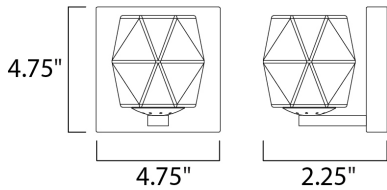

PRODUCT DESCRIPTION

Faceted heavy glass of Clear Ice has a 3 dimensional illusion as well as a shimmering appearance when illuminated by high powered LED lamps included. Polished Chrome frames complete this sharp contemporary look in bath vanity lighting.

MEASUREMENTS

DIMENSION : 4.75" W x 4.75" H x 4.75" Ext
 MAX OAH : 4.75" W x 4.75" H
 HANGING WEIGHT : 2.2 lb

LAMPING

INPUT VOLTAGE : 120V
 LUMENS : 400 Rated (280 Del.)
 BULB : 1 x 4W LED G9 , 4W Total
 BULB INCLUDED : (Included)
 DIMMABLE : Yes
 CRI : 80+ CRI
 COLOR_TEMP : 3000K