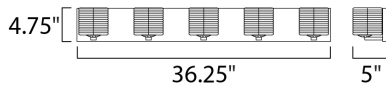

MEASUREMENTS

DIMENSION : 36.25" W x 4.75" H x 5" Ext
 BACK PLATE : 36.25" W x 4.75" H x 2.5" HCO
 HANGING WEIGHT : 12.54 lb

LAMPING

INPUT VOLTAGE : 120V
 LUMENS : 2,000 Rated (1,400 Del.)
 BULB : 5 x 4W LED G9 , 20W Total
 BULB INCLUDED : (Included)
 DIMMABLE : Yes
 CRI : 80+ CRI
 COLOR_TEMP : 3000K