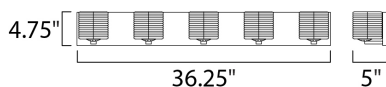

MEASUREMENTS

DIMENSION : 36.25" W x 4.75" H x 5" Ext
 BACK PLATE : 36.25" W x 4.75" H x 2.5" HCO
 HANGING WEIGHT : 12.54 lb

LAMPING

INPUT VOLTAGE : 120V
 LUMENS : 2,000 Rated (1,400 Del.)
 BULB : 5 x 4W LED G9 , 20W Total
 BULB INCLUDED : (Included)
 DIMMABLE : Yes
 CRI : 80+ CRI
 COLOR_TEMP : 3000K